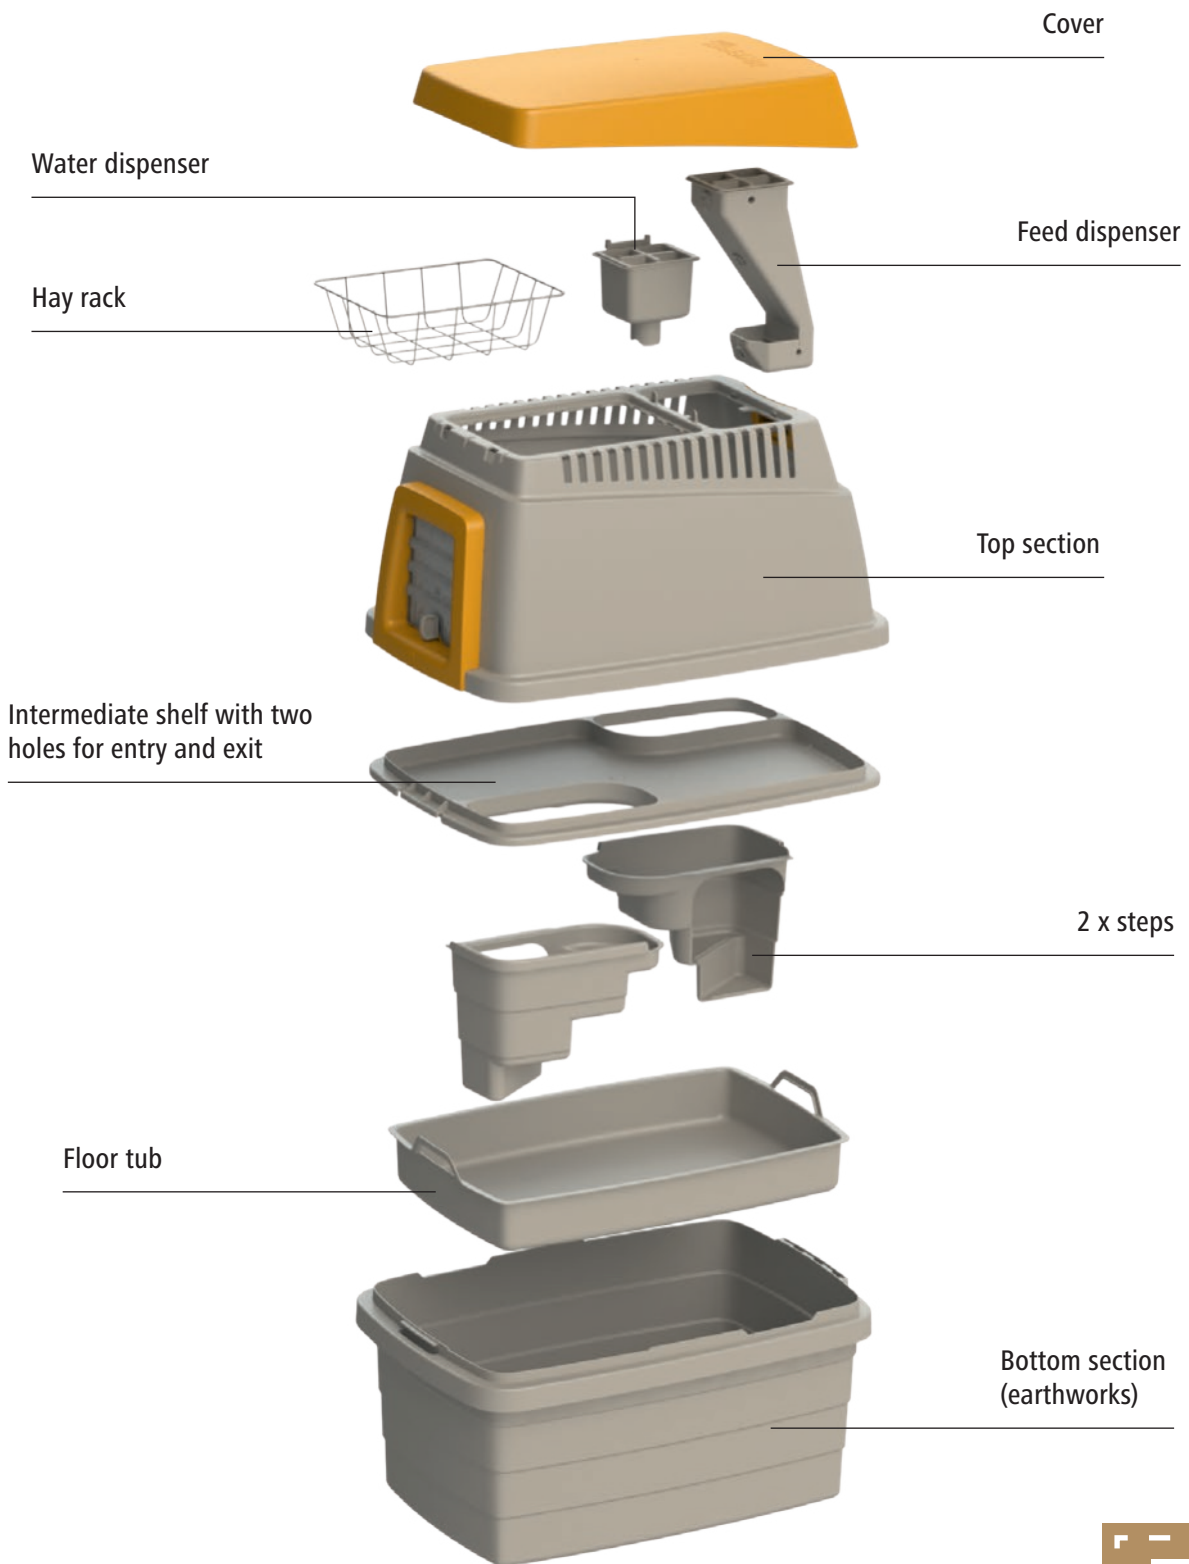

On the top floor, the hay rack, feed dispenser and water bowl cater to their every need.

The removable floor tub in the substructure makes cleaning easier.

The additional intermediate shelf allows the top section to be used as a shelter in another location or as a transport box for when you are on the move (e.g. for a visit to the vet or a trip to your holiday accommodation).

Flexible and practical: not only will your long-eared friends love the Bunny Base, you will too. The carefully thought-out product can be converted into a transport box with just a few moves, is super-easy to clean and can be assembled quickly thanks to the click system. All you need to do is dig out the hole in the soil.

- a perfect home for rabbits with an underground burrow
- no more digging: the underground part is inserted into the ground and accepted by the rabbits as their burrow
- two entrances and exits prevent competitive pressure in the cave
- pleasant climate all year round (the structure protects against heat in summer and cold in winter)
- flexible 4-way door (depending on the setting, the animals can only go out, only come in, go out and come in or the door remains closed)
- with integrated hay rack, water and food dispenser - so the rabbits are sufficiently supplied over a longer period of time
- practical 3-in-1 product: earthworks, shelter and transport box in one
- removable floor tub in the substructure makes cleaning easier
- additional intermediate shelf allows the top section to be used as a shelter in another location or as a transport box for when you are on the move (e.g. for a visit to the vet or a trip to your holiday accommodation)
- simple, quick and tool-free assembly and disassembly thanks to a sophisticated plug-in and click system - all you need to do is „dig“ a hole in the ground to bury the substructure