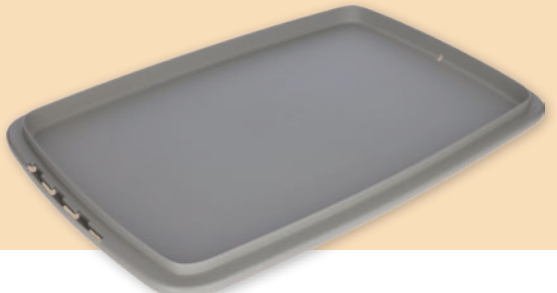

The additional intermediate shelf allows the top section to be used as a shelter in another location or as a transport box for when you are on the move (e.g. for a visit to the vet or a trip to your holiday accommodation).

Included in the scope of delivery!