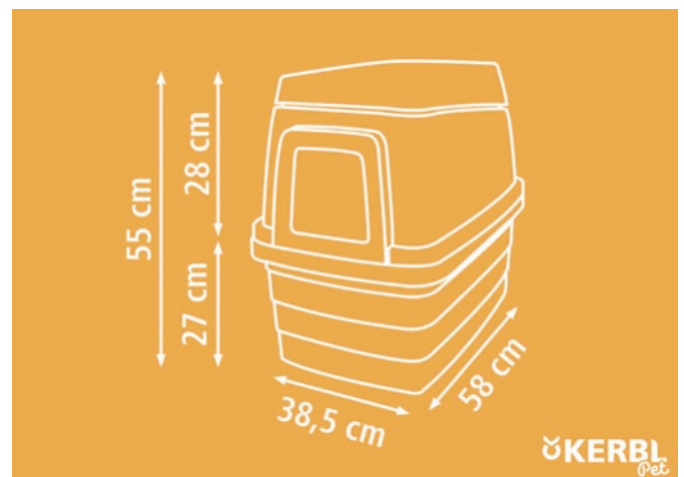

Rabbit Burrow Bunny Base

With the Bunny Base rabbit burrow, you can give your long-eared friends the perfect all-inclusive home: a burrow just like their natural habitat, with the luxurious upgrade of a drinking and eating area. Animals in the wild can only dream of such a den.

- natural space to live
- no more burrowing
- a pleasant climate all year round
- all-inclusive housing
- fast and tool-free installation