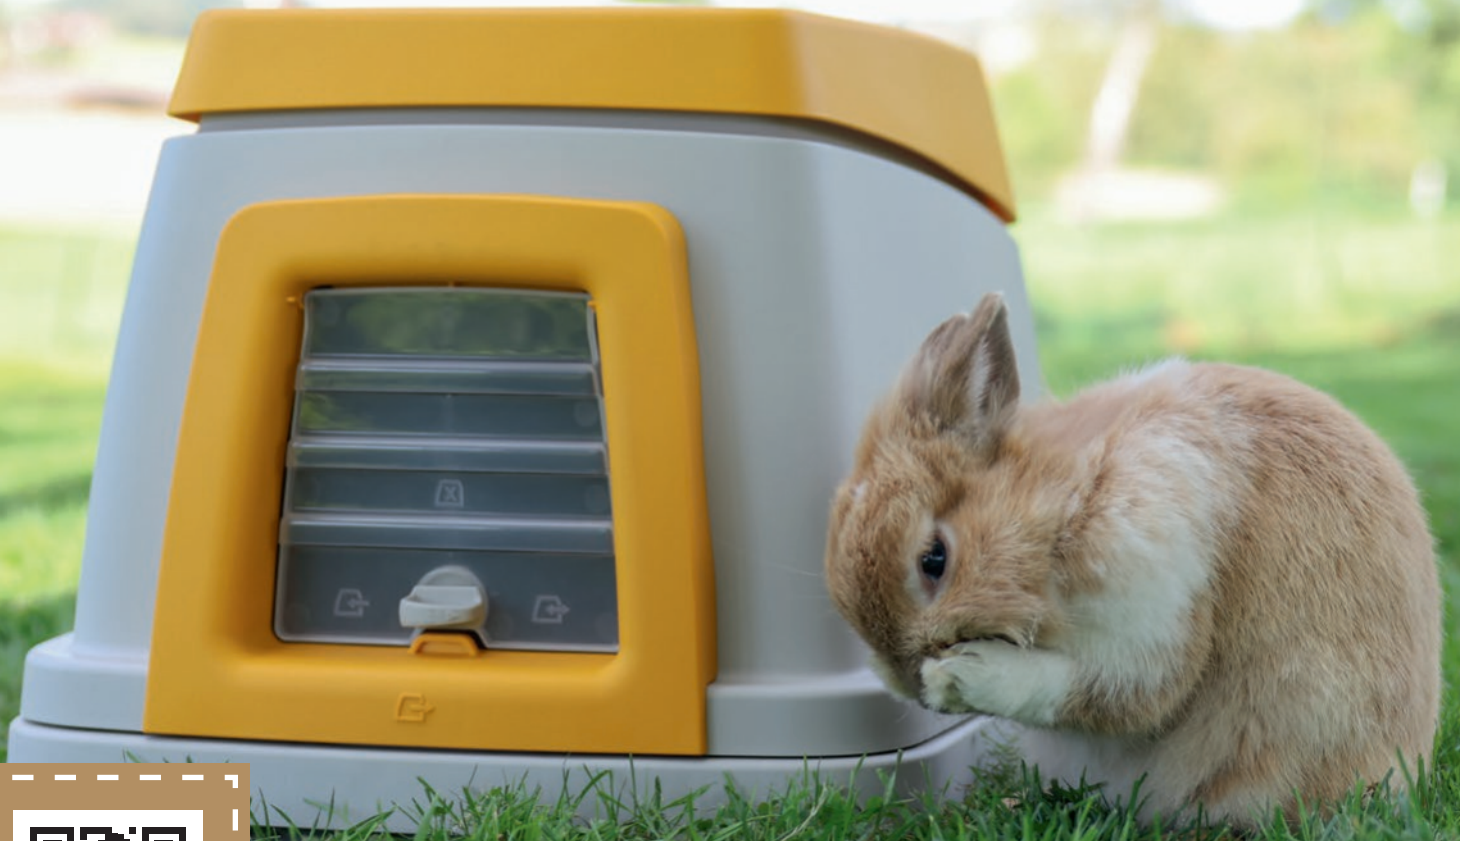

 **KERBL**
Pet

RABBIT BURROW BUNNY BASE

Rabbit Burrow Bunny Base

With the Bunny Base rabbit burrow, you can give your long-eared friends the perfect all-inclusive home: a burrow just like their natural habitat, with the luxurious upgrade of a drinking and eating area. Animals in the wild can only dream of such a den.

Weatherproof outdoor rabbit house for all-year use: by integrating the lower section into the soil, the Bunny Base always offers the ideal climate. Inside, it remains pleasantly cool in summer and protects the rabbits against cold in winter.

Flexible and practical: not only will your long-eared friends love the Bunny Base, you will too. The carefully thought-out product can be converted into a transport box with just a few moves, is super-easy to clean and can be assembled quickly thanks to the click system. All you need to do is dig out the hole in the soil.