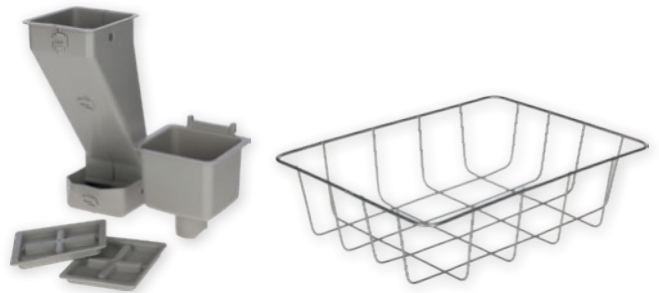

 **KERBL**
Pet

RABBIT BURROW BUNNY BASE

Rabbit Burrow Bunny Base

With the Bunny Base rabbit burrow, you can give your long-eared friends the perfect all-inclusive home: a burrow just like their natural habitat, with the luxurious upgrade of a drinking and eating area. Animals in the wild can only dream of such a den.

On the top floor, the hay rack, feed dispenser and water bowl cater to their every need.

The removable floor tub in the substructure makes cleaning easier.

The additional intermediate shelf allows the top section to be used as a shelter in another location or as a transport box for when you are on the move (e.g. for a visit to the vet or a trip to your holiday accommodation).

Flexible and practical: not only will your long-eared friends love the Bunny Base, you will too. The carefully thought-out product can be converted into a transport box with just a few moves, is super-easy to clean and can be assembled quickly thanks to the click system. All you need to do is dig out the hole in the soil.