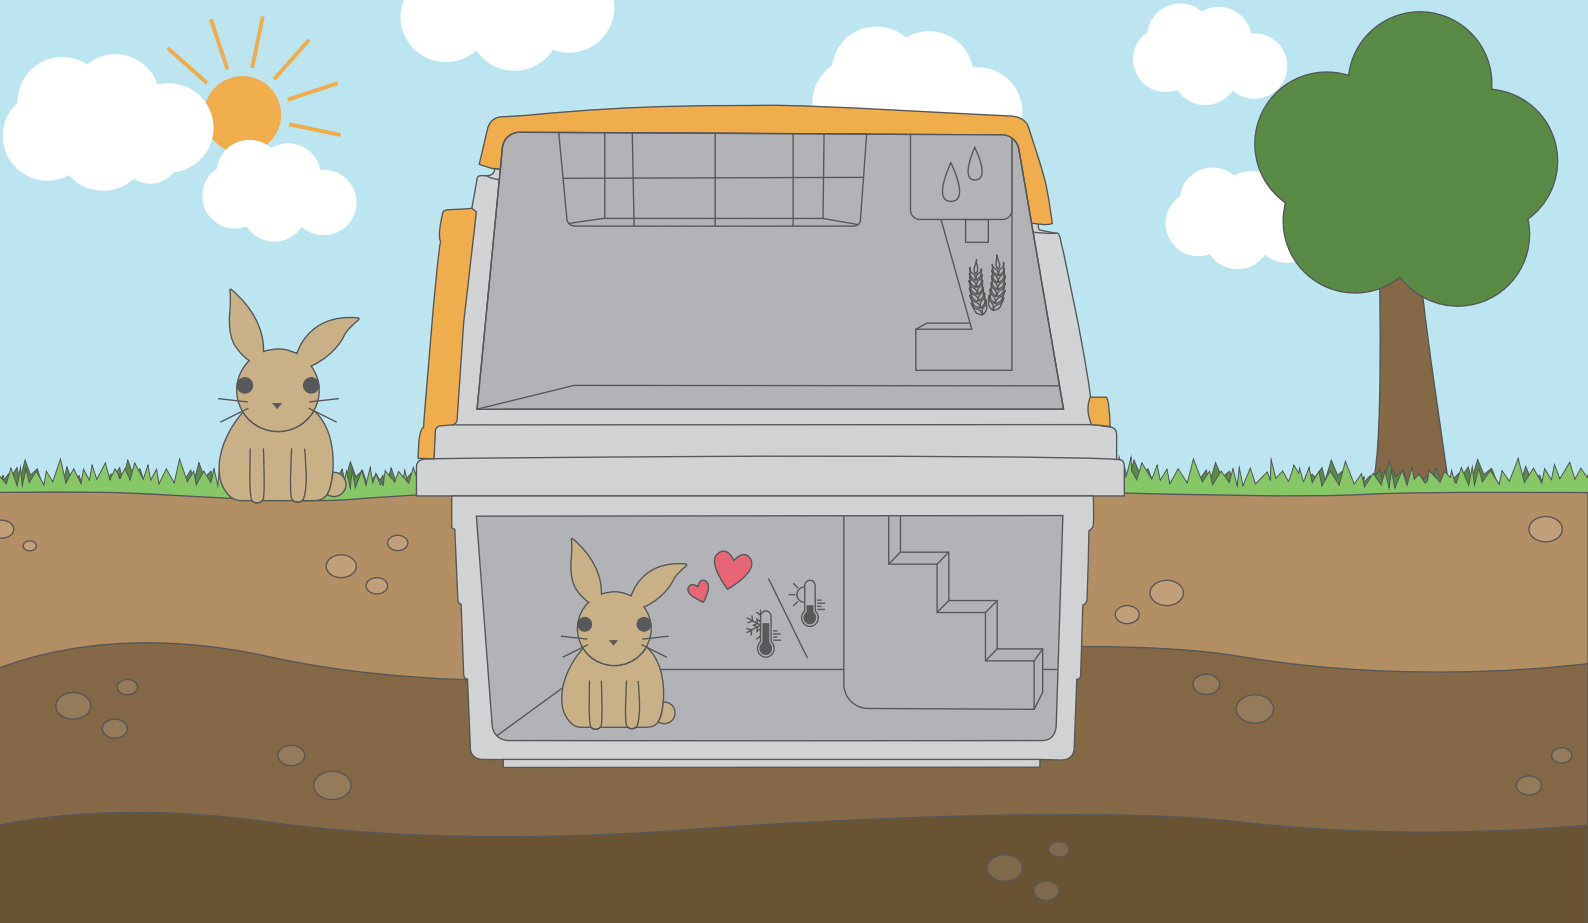

 **KERBL**
Pet

RABBIT BURROW BUNNY BASE

Rabbit Burrow Bunny Base

With the Bunny Base rabbit burrow, you can give your long-eared friends the perfect all-inclusive home: a burrow just like their natural habitat, with the luxurious upgrade of a drinking and eating area. Animals in the wild can only dream of such a den.

On the top floor, the hay rack, feed dispenser and water bowl cater to their every need.

The removable floor tub in the substructure makes cleaning easier.

The additional intermediate shelf allows the top section to be used as a shelter in another location or as a transport box for when you are on the move (e.g. for a visit to the vet or a trip to your holiday accommodation).

Weatherproof outdoor rabbit house for all-year use: by integrating the lower section into the soil, the Bunny Base always offers the ideal climate. Inside, it remains pleasantly cool in summer and protects the rabbits against cold in winter.

Flexible and practical: not only will your long-eared friends love the Bunny Base, you will too. The carefully thought-out product can be converted into a transport box with just a few moves, is super-easy to clean and can be assembled quickly thanks to the click system. All you need to do is dig out the hole in the soil.